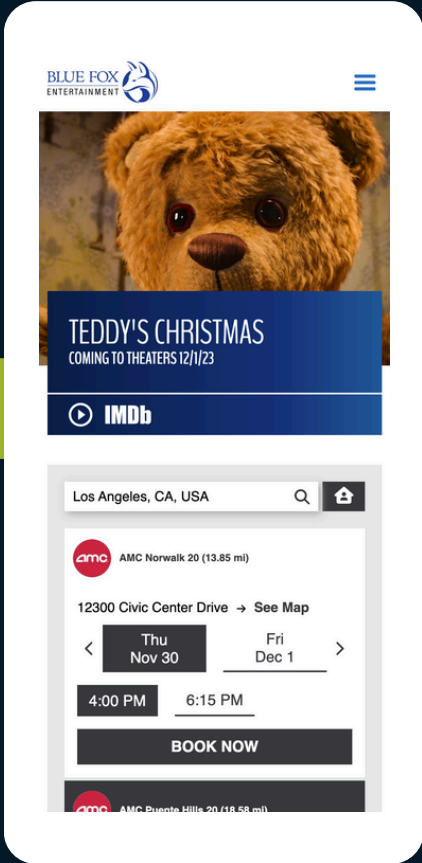

Blue Fox Sees Record Web Traffic Growth & Conversions

By transforming it into a film discovery destination and audience hub with usheru Select

“usheru Select allows us to simplify the ticketing/at home process for consumers by directing them to one page. We chose usheru for the simplicity of it all, and the communication the usheru team provides is a huge plus and so appreciated!”

Lauren Miller,
Director of Social Media & VOD

Blue Fox Entertainment implemented usheru Select to enhance their movie promotion process into a direct to consumer journey. Together, we dug into their strategic goals and agreed on the following objectives:

Objectives

Drive Traffic to Website to Transform Blue Fox Website into a Destination for Audiences to discover films

Engage Film Fans to Expand Retargeting Data

Simplify Movie Discovery to Power More Sales

Results snapshot

600X
in Page Views

46%
Streaming Clickthrough rate