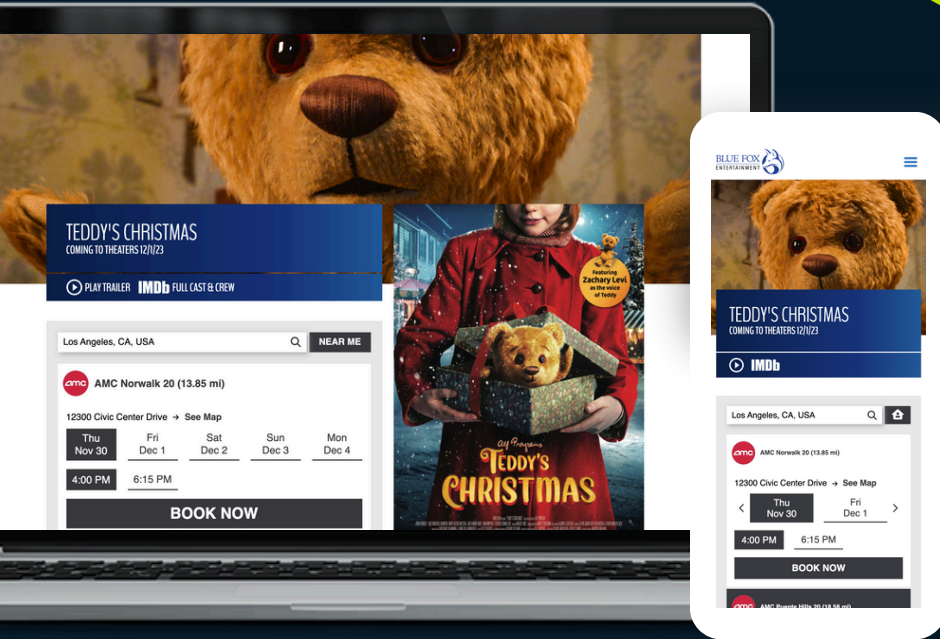

Results snapshot

 **600X**
in Page Views

 **46%**
Streaming Clickthrough rate

Solution

“We love the widget! It has been so beneficial!”

- Simple and effective widget, easily embedded within the company's website, automatically delivering theatrical information and purchase links to audiences.
- Empowering Blue Fox to promote tickets directly to consumers, to attract web visitors and boost sales.

Results

The collaboration between usheru and Blue Fox Entertainment resulted in the implementation of usheru Select in early 2023 and its use in film campaigns throughout the year.

The results were striking: